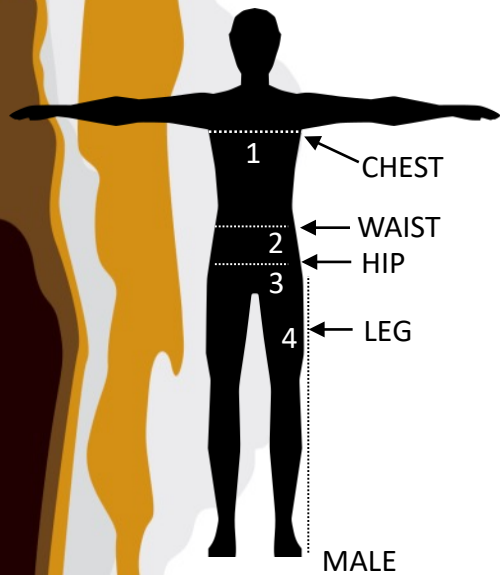

Scouts

How to Measure

A measuring tape will assist to ensure your clothing meets your body's fit.

Measure around the fullest part of your chest with your arms down.

All sizing is referred to in cm.

MALE

Youth Button Up Shirts for Cubs	
Measurement in cm Chest (1) Size	Clothing Size (cm)
8	88
10	94
12	100
14	104
16	106

Youth Button Up Shirts for Scouts	
Measurement in cm Chest (1) Size	Clothing Size (cm)
10	94
12	98
14	104
16	106
18	110
20	115
22	120

Hat Size				
Types	S	M	L	XL
Bucket Hat	98	106	108	110
Wide Brim Surf Hat	98	106	108	110
Peaked Cap	Fits 55 cm - 61 cm			

Youth Polo Shirts for Cubs	
Measurement in cm Chest (1) Size	Clothing Size (cm)
6	80
8	85
10	90
12	95
14	97
16	99

Youth Polo Shirts for Joeys	
Measurement in cm Chest (1) Size	Clothing Size (cm)
4	80
6	84
8	88
10	90
12	92
14	94
16	96

Youth Polo Shirts for Scouts	
Measurement in cm Chest (1) Size	Clothing Size (cm)
10	94
12	98
14	104
16	106
18	110
20	115
22	120

How to Measure

A measuring tape will assist to ensure your clothing meets your body's fit.