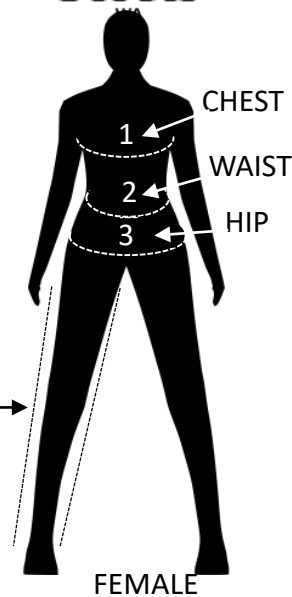

Scouts

How to Measure

A measuring tape will assist to ensure your clothing meets your body's fit.

Measure around the fullest part of your chest with your arms down.

All sizing is referred to in cm.

MALE

Youth Button Up Shirts for Cubs	
Measurement in cm Chest (1) Size	Clothing Size (cm)
8	88
10	94
12	100
14	104
16	106

Youth Button Up Shirts for Scouts	
Measurement in cm Chest (1) Size	Clothing Size (cm)
10	94
12	98
14	104
16	106
18	110
20	115
22	120

Hat Size				
Types	S	M	L	XL
Bucket Hat	98	106	108	110
Wide Brim Surf Hat	98	106	108	110
Peaked Cap	Fits 55 cm - 61 cm			

Youth Polo Shirts for Scouts	
Measurement in cm Chest (1) Size	Clothing Size (cm)
10	94
12	98
14	104
16	106
18	110
20	115
22	120

How to Measure

A measuring tape will assist to ensure your clothing meets your body's fit.

Measure around the fullest part of your chest with your arms down.

Measure around the fullest part from around your waist and hip.

All sizing is referred to in cm.

Adult Male Button Up Shirts for Venturers	
Measurement in cm Chest (1)	
Size	Clothing Size (cm)
XS	98
S	110
M	115
L	120
XL	128
2XL	136